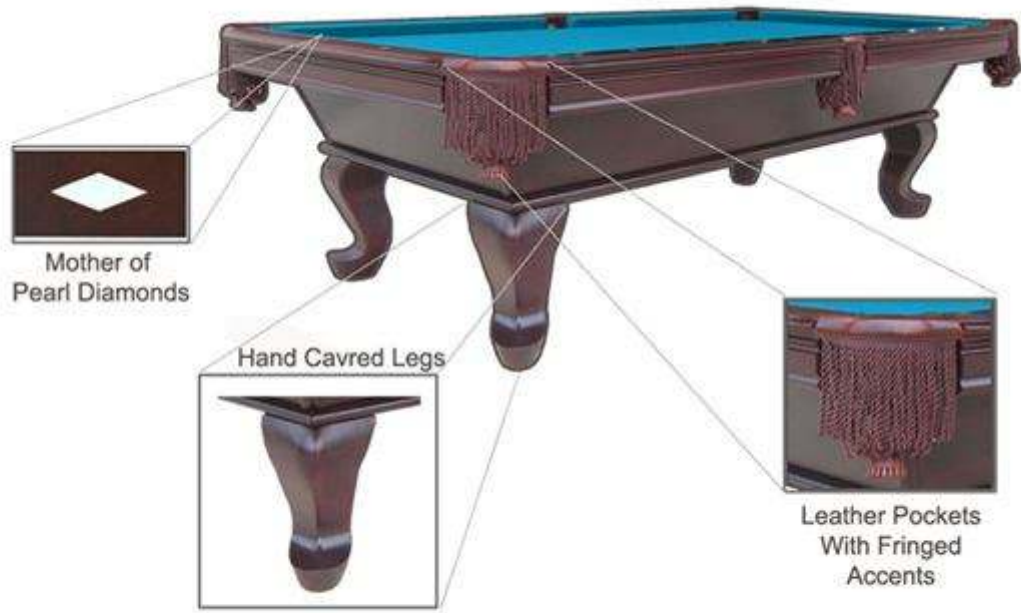

Choice of 31 Felt Colors from Championship

Note: While on the Championship site, there is no choice of wood stain. Our company uses Championships color card, but the wood stain can be used as a guide to choose the color of your felt.

Telluride