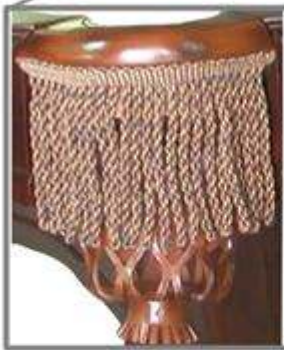

Cushions:

- 100% Natural Gum Rubber
- Canvas Backing
- BCA Approved K-66 Profile Cushions

Pockets:

- Die Cast Iron Core
- Hand-tooled Cordovan Leather

Slate:

- 3-Piece Oversized 1" Slate

Legs:

- Hand Carved
- Solid Hardwood
- Solid Wood Corner Block
- Steel Bolts

Felt:

- 31 felt color to choose from
- America's #1 Selling Billiard Fabric-Championship

Accessories Kit (optional):

- (1) Classic Series Professional Ball Set
- (4) 57" 2-Piece cue sticks, Glue on Leather Tips, and Rubber Handle Bumpers.
- (1) 2-Piece Bridge Stick.
- (1) Hardwood 15-Ball Rack
- (1) Hardwood 9-Ball Rack
- (1) 6-Cue Wall Rack
- (1) Table Brush
- (1) Rail Brush
- (1) Cue Repair Kit
- (1) Plastic Pool Table Cover
- (6) Chalk
- (1) Chalk Holder
- (1) Shaker Bottle
- Tally Balls
- Shaft Slicker
- Cue Shaper

Mother of Pearl Diamonds

Leather Pockets With Fringed Accents

Hand Carved Legs

Model: TP001