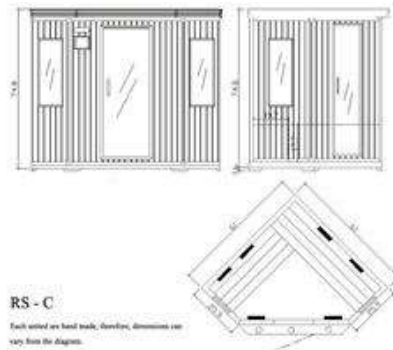

### Outside Dimensions:

Width(back walls): 61"  
Width(front walls): 49"  
Width(corner walls): 26"  
Height: 76"

3 Person Sauna  
Corner Unit, Wood:  
Hemlock Fir, Interior  
Lighting, Quick Warm-  
up Time, CD Player &  
Radio, Dual Digital  
Temperature Control  
and Timer

## Dimension

### Specifications

Outside Dimensions:	Width(back walls): 61" Width(front walls): 49" Width(corner walls): 26" Height: 76"
Capacity:	3 Person Corner Unit
Seating Type:	Bench
Wood Material / Color:	Hemlock Fir / Birch
Heaters / Count:	Ceramic Infrared / 6
Door with Window:	Yes
Operating Temperature:	110°F - 125°F
Power Usage / AMPS:	110V / 19 AMPS
Internal Lighting:	Yes
External Digital Control:	Yes
Internal Digital Control:	Yes
CD Music Player w/ Speakers:	Yes - CD Player with Radio
Warranty:	5-Year Limited Warranty on Digital Control Panel 5-Year Limited Warranty on Infrared Heaters 5-Year Limited Warranty on Circuit Board 5-Year Limited Warranty on Wood 1-Year Limited Warranty on CD Player