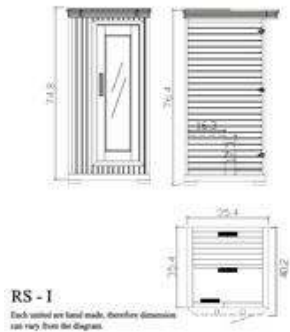

## Model RS-1

**Outside Dimensions:**  
35.5"W x 35.5"D x 76"H  
**Inside Dimensions:**  
32.5"W x 30"D x 68.5"H

1 Person Sauna,  
Wood: Hemlock Fir,  
Interior Lighting, Quick  
Warm-up Time, CD  
Player & Radio, Dual  
Digital Temperature  
Control and Timer

Enlarge Image

## Dimension

### **Specifications**

Outside Dimensions:	35.5"W x 35.5 "D x 76"H
Inside Dimensions:	32.5"W x 30"D x 68.5"H
Capacity:	1 Person
Seating Type:	Bench
Wood Material / Color:	Hemlock Fir / Birch
Heaters / Count:	Ceramic Infrared / 3
Door with Window:	Yes
Operating Temperature:	110°F - 125°F
Power Usage / AMPS:	110V / 10 AMPS
Internal Lighting:	Yes
External Digital Control:	Yes
Internal Digital Control:	Yes
CD Music Player w/ Speakers:	Yes - CD Player with Radio
Warranty:	5-Year Limited Warranty on Digital Control Panel 5-Year Limited Warranty on Infrared Heaters 5-Year Limited Warranty on Circuit Board 5-Year Limited Warranty on Wood 1-Year Limited Warranty on CD Player