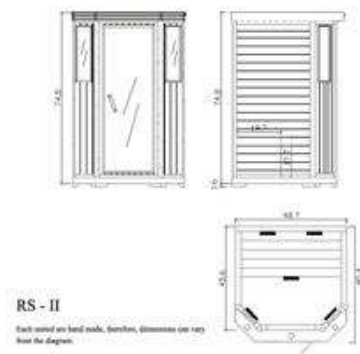

Model RS-II

Outside Dimensions:

47"W x 41"D x 76"H

Inside Dimensions:

44"W x 36"D x 68.5"H

2 Person Sauna, Wood: Hemlock Fir, Interior Lighting, Quick Warm-up Time, CD Player & Radio, Dual Digital Temperature Control and Timer

Dimension

Color Lighting

Value Features

- Very low initial cost for consumers
- Best value
- Quality materials, workmanship and finish
- High quality ceramic heaters
- Solid wood construction; not veneer on particle board
- Digital control panels; inside and out
- Tempered glass window
- Interior lighting
- Bench seating
- Five year warranty

Ease & Convenience Features