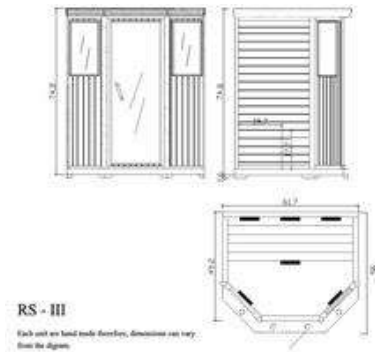

Model RS-III

Outside Dimensions:

61"W x 43 "D x 76"H

Inside Dimensions:

57.5"W x 38"D x 68.5"H

3 Person Sauna, Wood: Hemlock Fir, Interior Lighting, Quick Warm-up Time, CD Player & Radio, Dual Digital Temperature Control and Timer

Dimension

Color Lighting

Value Features

- Very low initial cost for consumers
- Best value
- Quality materials, workmanship and finish
- High quality ceramic heaters
- Solid wood construction; not veneer on particle board
- Digital control panels; inside and out
- Tempered glass window
- Interior lighting
- Bench seating
- Five year warranty

Ease & Convenience Features

- Just plug into a normal 110v wall receptacle; no electrical or plumbing required